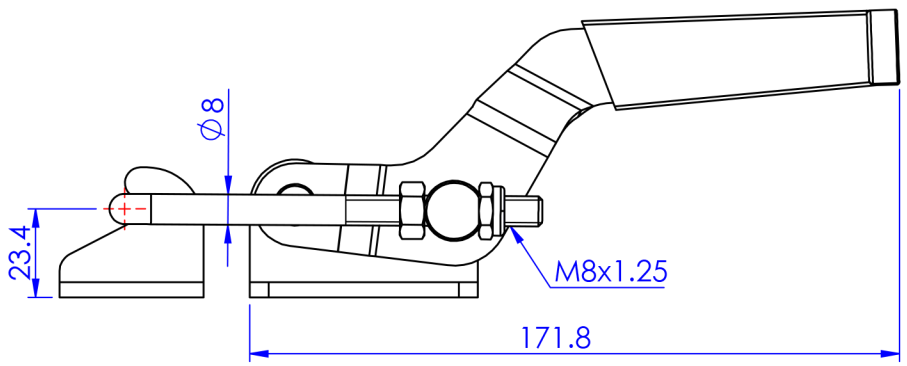

Part No:	GH-40341
Holding Capacity:	900Kg
Weight:	0.68Kg
Latch Plate Supplied:	GH-40341-LP

Unit:mm
Scale: 1:2

TITLE:	
DWG NO.	GH-40341
A4	