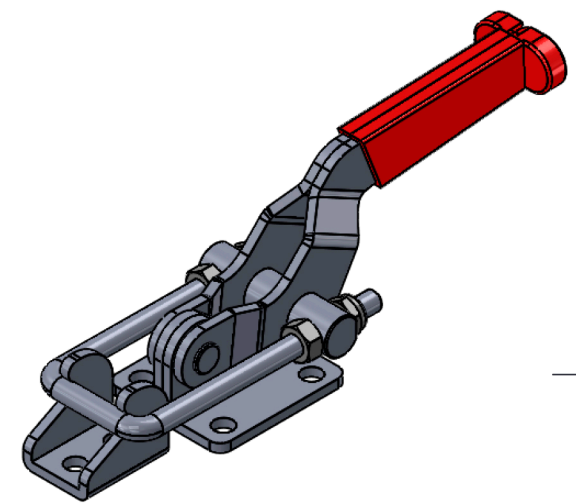

Part No:	GH-40341
Holding Capacity:	900Kg
Weight:	0.68Kg
Latch Plate Supplied:	GH-40341-LP

Unit:mm
Scale: 1:2

TITLE:	
DWG NO.	GH-40341
A4	