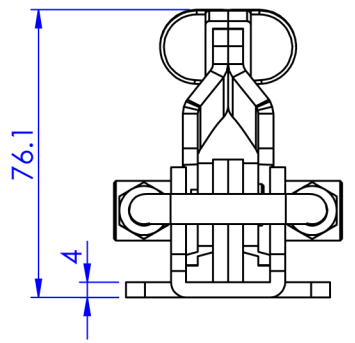

Part No:	GH-40341
Holding Capacity:	900Kg
Weight:	0.68Kg
Latch Plate Supplied:	GH-40341-LP

Unit:mm
Scale: 1:2

TITLE:	
DWG NO.	GH-40341
A4	