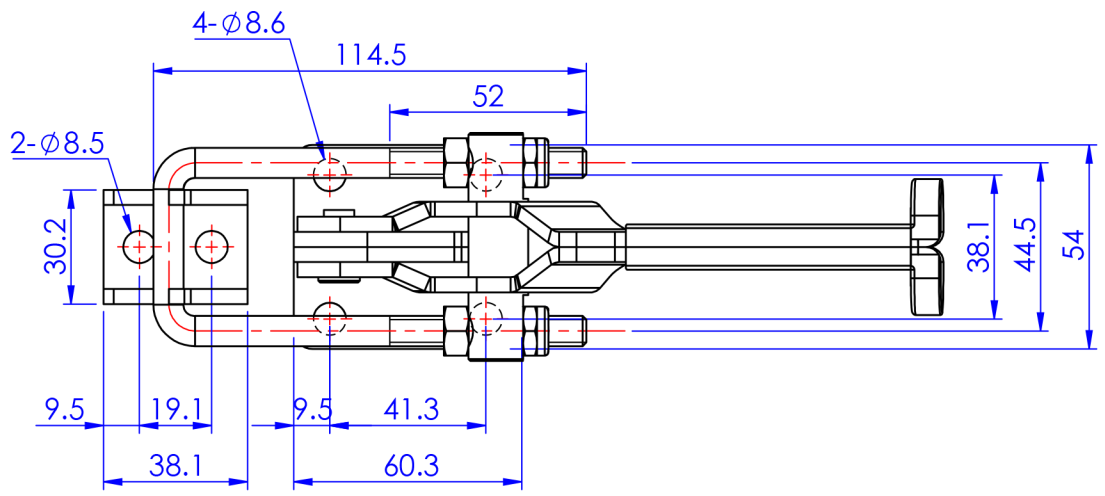

Part No:	GH-40341
Holding Capacity:	900Kg
Weight:	0.68Kg
Latch Plate Supplied:	GH-40341-LP

Unit:mm
Scale: 1:2

TITLE:	
DWG NO.	GH-40341
A4	