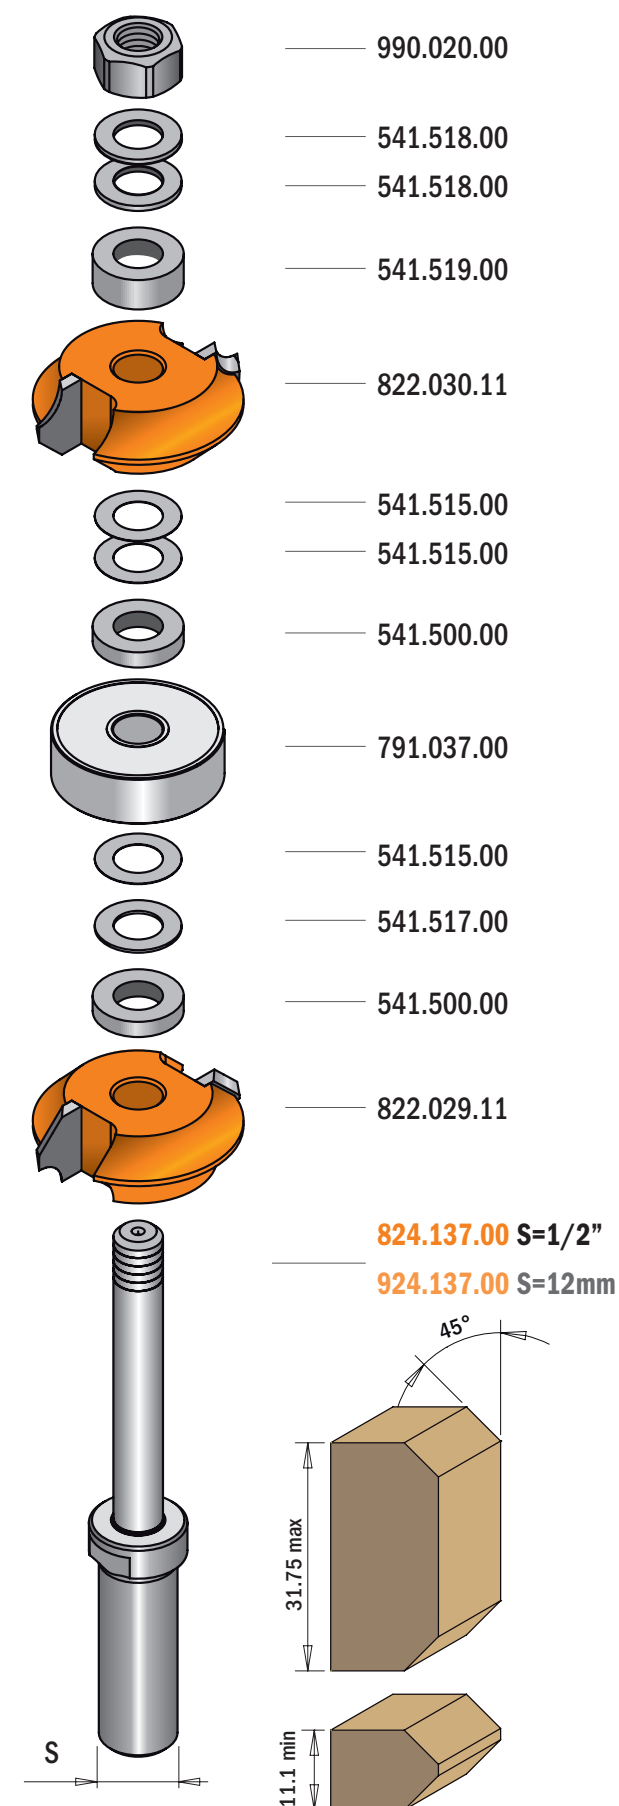

CHAMFER ASSEMBLY Example for 1" (25,4mm)

Assembly sequence n°	7/16" 11,1mm	1/2" 12,7mm	5/8" 15,87mm	3/4" 19,05mm	7/8" 22mm	1" 25,4mm	1-1/8" 28,5mm	1-3/16" 30,1mm	1-1/4" 31,75mm
15	990.020.00	-	-	-	-	-	-	-	-
14	541.500.00	-	-	990.020.00	990.020.00	990.020.00	990.020.00	-	-
13	541.500.00	-	-	541.518.00	541.518.00	541.518.00	541.518.00	990.020.00	990.020.00
12	541.519.00	-	-	541.518.00	541.518.00	541.518.00	541.500.00	541.500.00	541.518.00
11	541.518.00	990.020.00	990.020.00	541.500.00	541.500.00	541.519.00	822.030.11	822.030.11	822.030.11
10	791.037.00	541.518.00	541.518.00	541.500.00	541.519.00	822.030.11	541.515.00	541.515.00	541.515.00
9	541.518.00	541.519.00	541.519.00	541.519.00	822.030.11	541.515.00	541.515.00	541.515.00	541.515.00
8	822.030.11	541.500.00	791.037.00	822.030.11	541.500.00	541.515.00	541.515.00	541.517.00	541.516.00
7	541.515.00	791.037.00	541.518.00	541.515.00	541.515.00	541.500.00	541.516.00	541.518.00	541.517.00
6	541.515.00	541.518.00	822.030.11	541.515.00	541.515.00	791.037.00	541.517.00	541.518.00	541.519.00
5	541.516.00	822.030.11	541.516.00	791.037.00	791.037.00	541.515.00	541.500.00	541.500.00	791.037.00
4	541.517.00	541.515.00	541.500.00	541.515.00	541.515.00	541.517.00	791.037.00	791.037.00	541.517.00
3	541.517.00	541.500.00	541.500.00	541.515.00	541.515.00	541.500.00	541.519.00	541.519.00	541.519.00
2	822.029.11	822.029.11	822.029.11	822.029.11	822.029.11	822.029.11	822.029.11	822.029.11	822.029.11
1	8/924.137.00	8/924.137.00	8/924.137.00	8/924.137.00	8/924.137.00	8/924.137.00	8/924.137.00	8/924.137.00	8/924.137.00