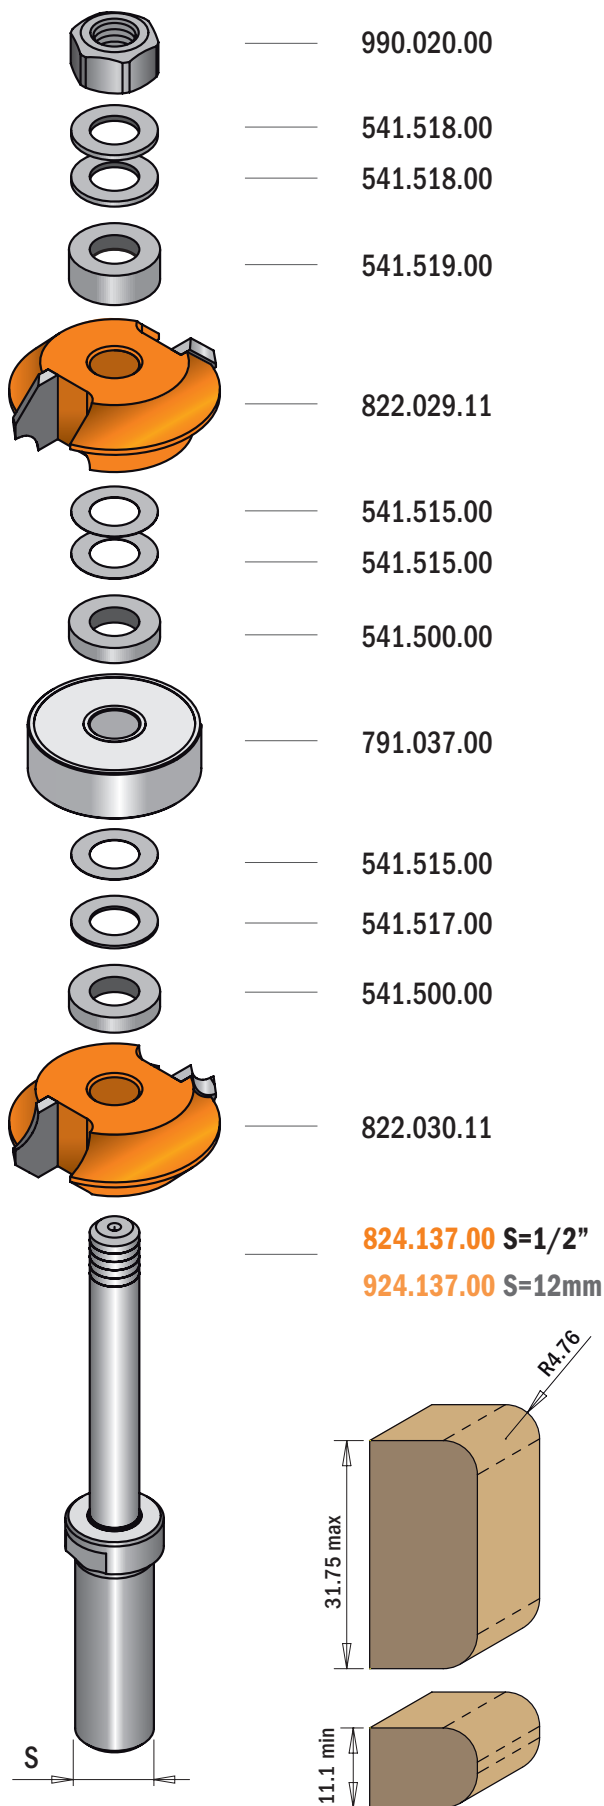

ROUNDOVER ASSEMBLY Example for 1" (25,4mm)

ROUNDOVER - Cutting Height (H)

Assembly sequence n°	7/16" 11,1mm	1/2" 12,7mm	5/8" 15,87mm	3/4" 19,05mm	7/8" 22mm	1" 25,4mm	1-1/8" 28,5mm	1-3/16" 30,1mm	1-1/4" 31,75mm
	WITHOUT BEARING					WITH BEARING			
15	990.020.00	-	-	-	-	-	-	-	-
14	541.500.00	-	-	990.020.00	990.020.00	990.020.00	990.020.00	-	-
13	541.500.00	-	-	541.518.00	541.518.00	541.518.00	541.518.00	990.020.00	990.020.00
12	541.519.00	-	-	541.518.00	541.518.00	541.518.00	541.500.00	541.500.00	541.518.00
11	541.518.00	990.020.00	990.020.00	541.500.00	541.500.00	541.519.00	822.029.11	822.029.11	822.029.11
10	791.037.00	541.518.00	541.518.00	541.500.00	541.519.00	822.029.11	541.515.00	541.515.00	541.515.00
9	541.518.00	541.519.00	541.519.00	541.519.00	822.029.11	541.515.00	541.515.00	541.515.00	541.515.00
8	822.029.11	541.500.00	791.037.00	822.029.11	541.500.00	541.515.00	541.515.00	541.517.00	541.516.00
7	541.515.00	791.037.00	541.518.00	541.515.00	541.515.00	541.500.00	541.516.00	541.518.00	541.517.00
6	541.515.00	541.518.00	822.029.11	541.515.00	541.515.00	791.037.00	541.517.00	541.518.00	541.519.00
5	541.516.00	822.029.11	541.516.00	791.037.00	791.037.00	541.515.00	541.500.00	541.500.00	791.037.00
4	541.517.00	541.515.00	541.500.00	541.515.00	541.515.00	541.517.00	791.037.00	791.037.00	541.517.00
3	541.517.00	541.500.00	541.500.00	541.515.00	541.515.00	541.500.00	541.519.00	541.519.00	541.519.00
2	822.030.11	822.030.11	822.030.11	822.030.11	822.030.11	822.030.11	822.030.11	822.030.11	822.030.11
1	8/924.137.00	8/924.137.00	8/924.137.00	8/924.137.00	8/924.137.00	8/924.137.00	8/924.137.00	824.137.00	8/924.137.00